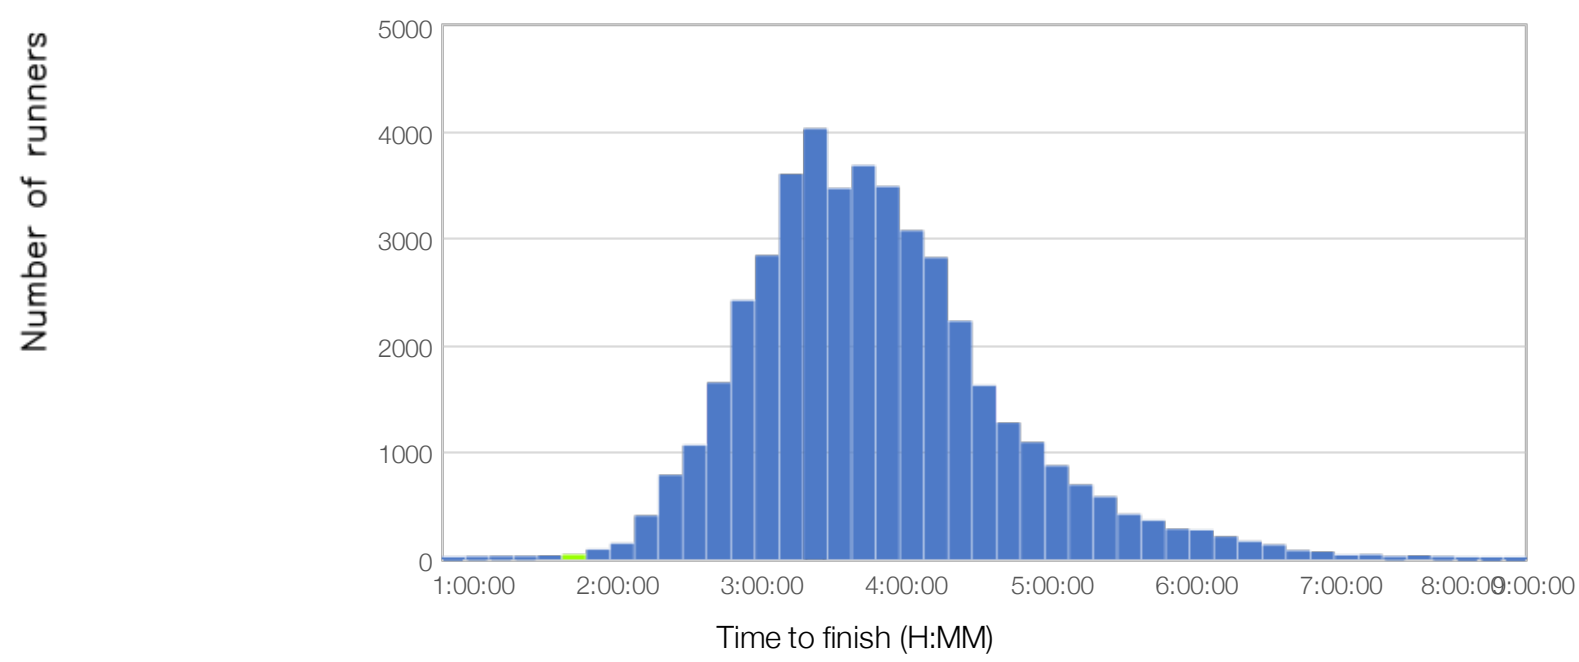

# New York City Marathon Data Visualization

MEB KEFLEZIGHI ran in 02:09:15 in 2009 with Nike

Show Pace in Miles

The number of people who finished the race at each time

The pace at points during the race in 2009

Comparing pace to other runs