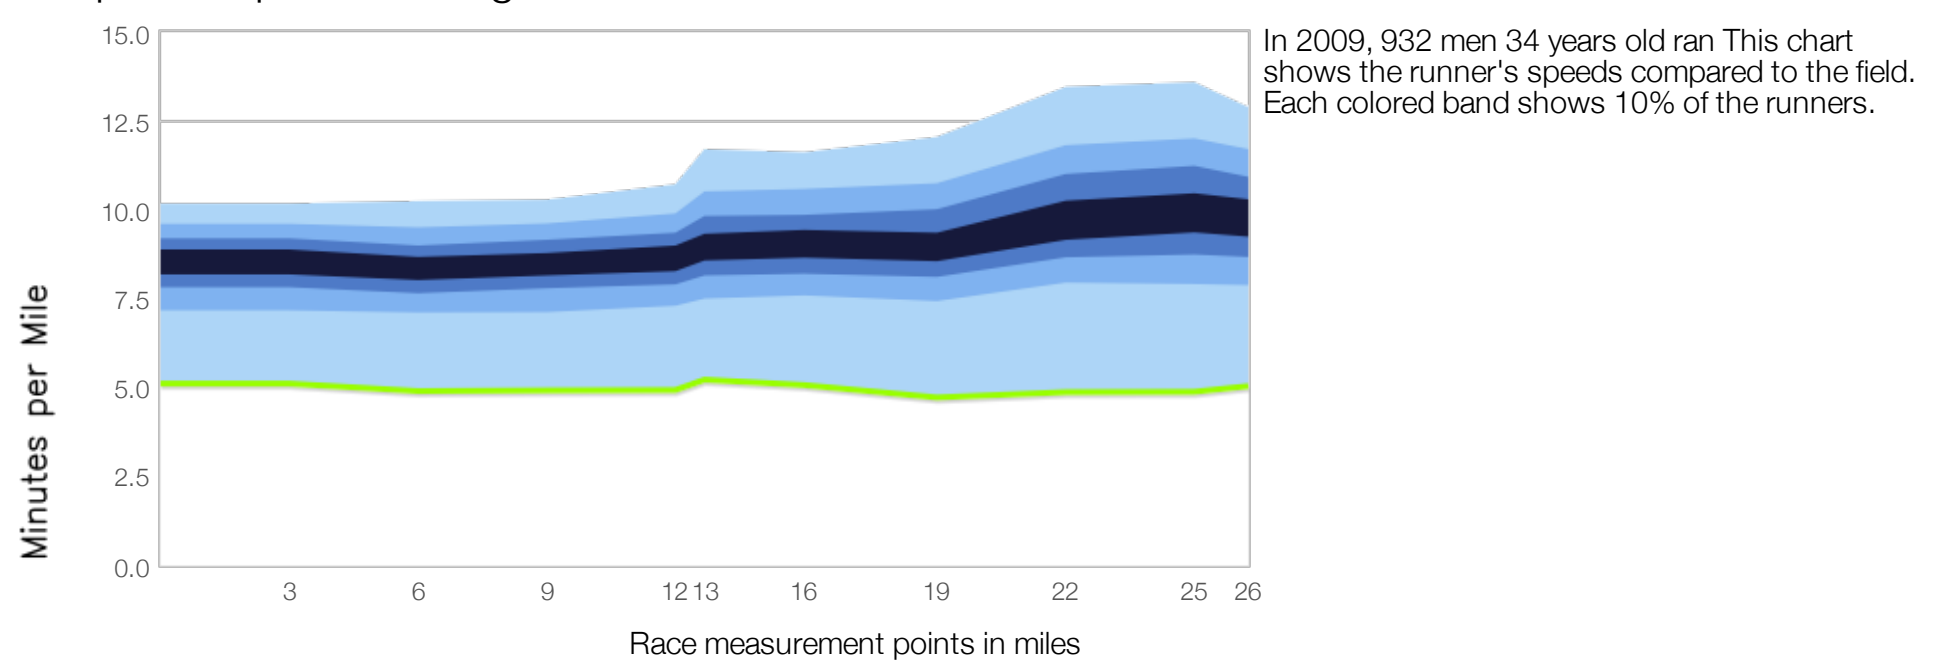

# New York City Marathon Data Visualization

MEB KEFLEZIGHI ran in 02:09:15 in 2009 with Nike

Show Pace in Miles

The number of people who finished the race at each time

The pace at points during the race in 2009

Comparing pace to other runs